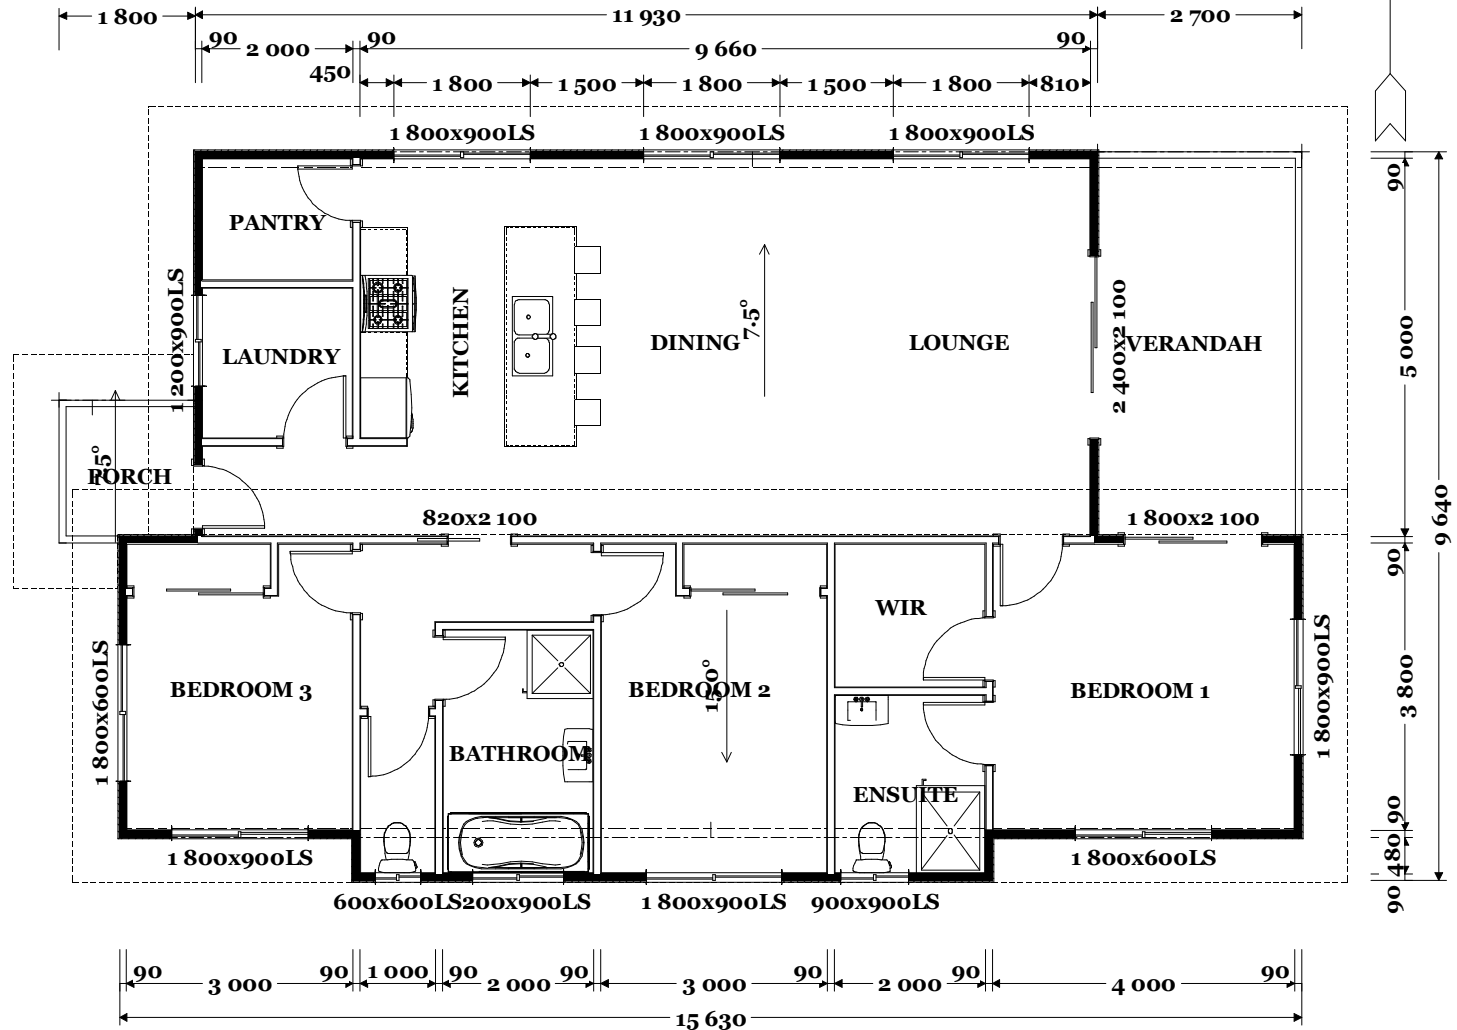

sales@tsfc.com.au  
www.tsfc.com.au  
1300 63 2266

DESIGN: PISTACHIO 145  
TOTAL AREA: 144.8sqm  
CEILING HEIGHT 2400MM  
15 & 7.5 DEGREE PITCH  
600MM EAVES

TOTAL AREA  
144.8 sq m

NO.	DESCRIPTION	BY	DATE