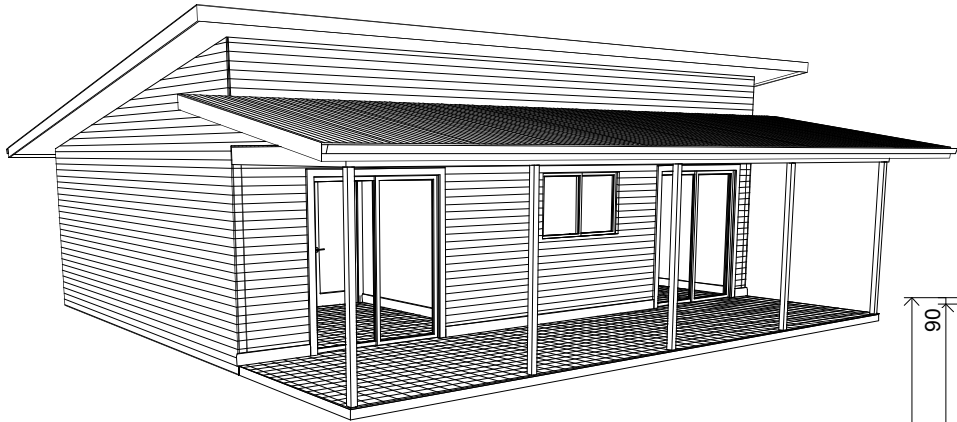

sales@tsfc.com.au
 www.tsfc.com.au
 1300 63 2266

DESIGN: HAZELNUT 80
 TOTAL AREA: 80.1sqm
 CEILING HEIGHT 2400MM
 10 DEGREE PITCH
 DOUBLE SKILLION
 600MM EAVES

NO.	DESCRIPTION	BY	DATE

SHEET TITLE:
 2 BR, 1 BATH