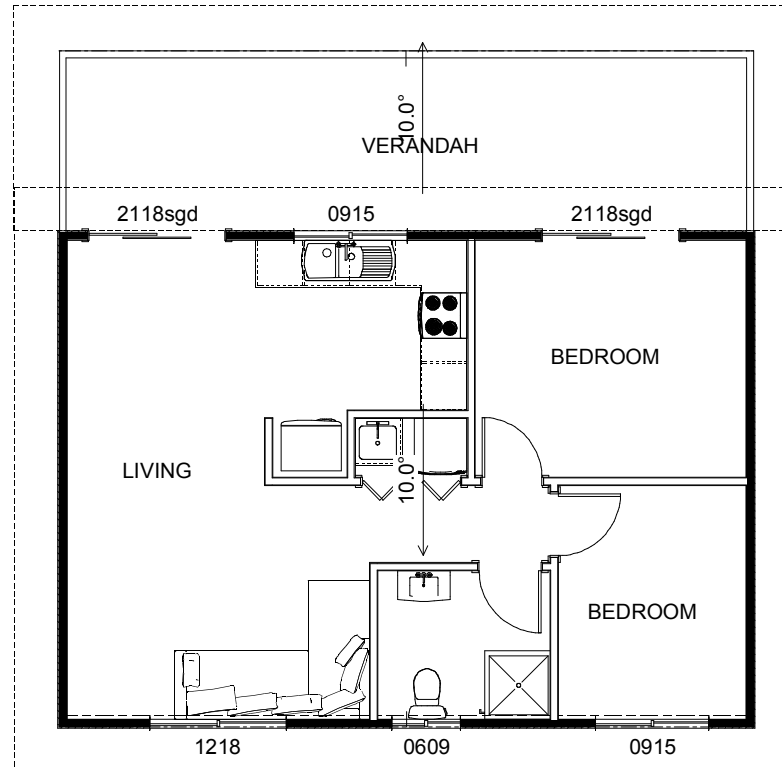

sales@tsfc.com.au
 www.tsfc.com.au
 1300 63 2266

DESIGN: HAZELNUT 80
 TOTAL AREA: 80.1sqm
 CEILING HEIGHT 2400MM
 10 DEGREE PITCH
 DOUBLE SKILLION
 600MM EAVES

NO.	DESCRIPTION	BY	DATE

SHEET TITLE:
 2 BR, 1 BATH