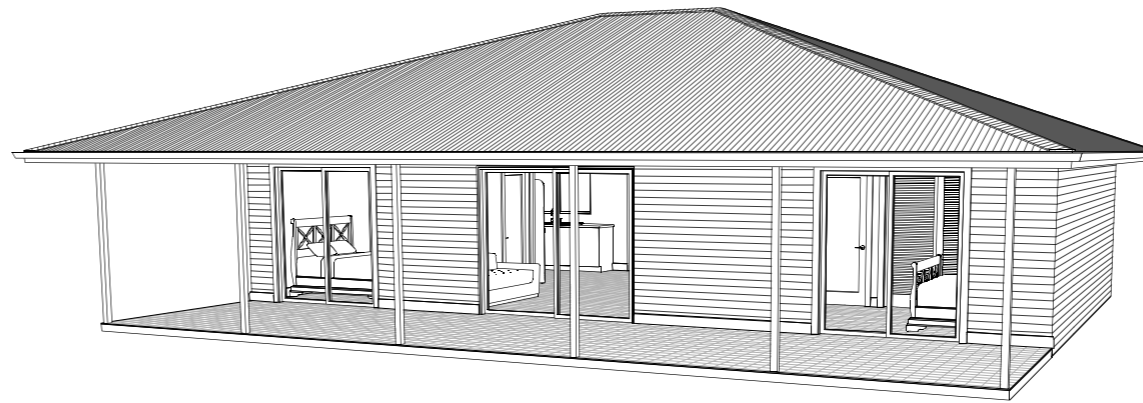

sales@tsfc.com.au  
www.tsfc.com.au  
1300 63 2266

DESIGN: HAZELNUT 120

3 BEDROOM  
1 BATHROOM  
TOTAL AREA: 124.2sqm

TOTAL AREA  
124.2 sq m

NO.	DESCRIPTION	BY	DATE

SHEET TITLE:  
**3 BED, 1 BATH**

HAZELNUT 120