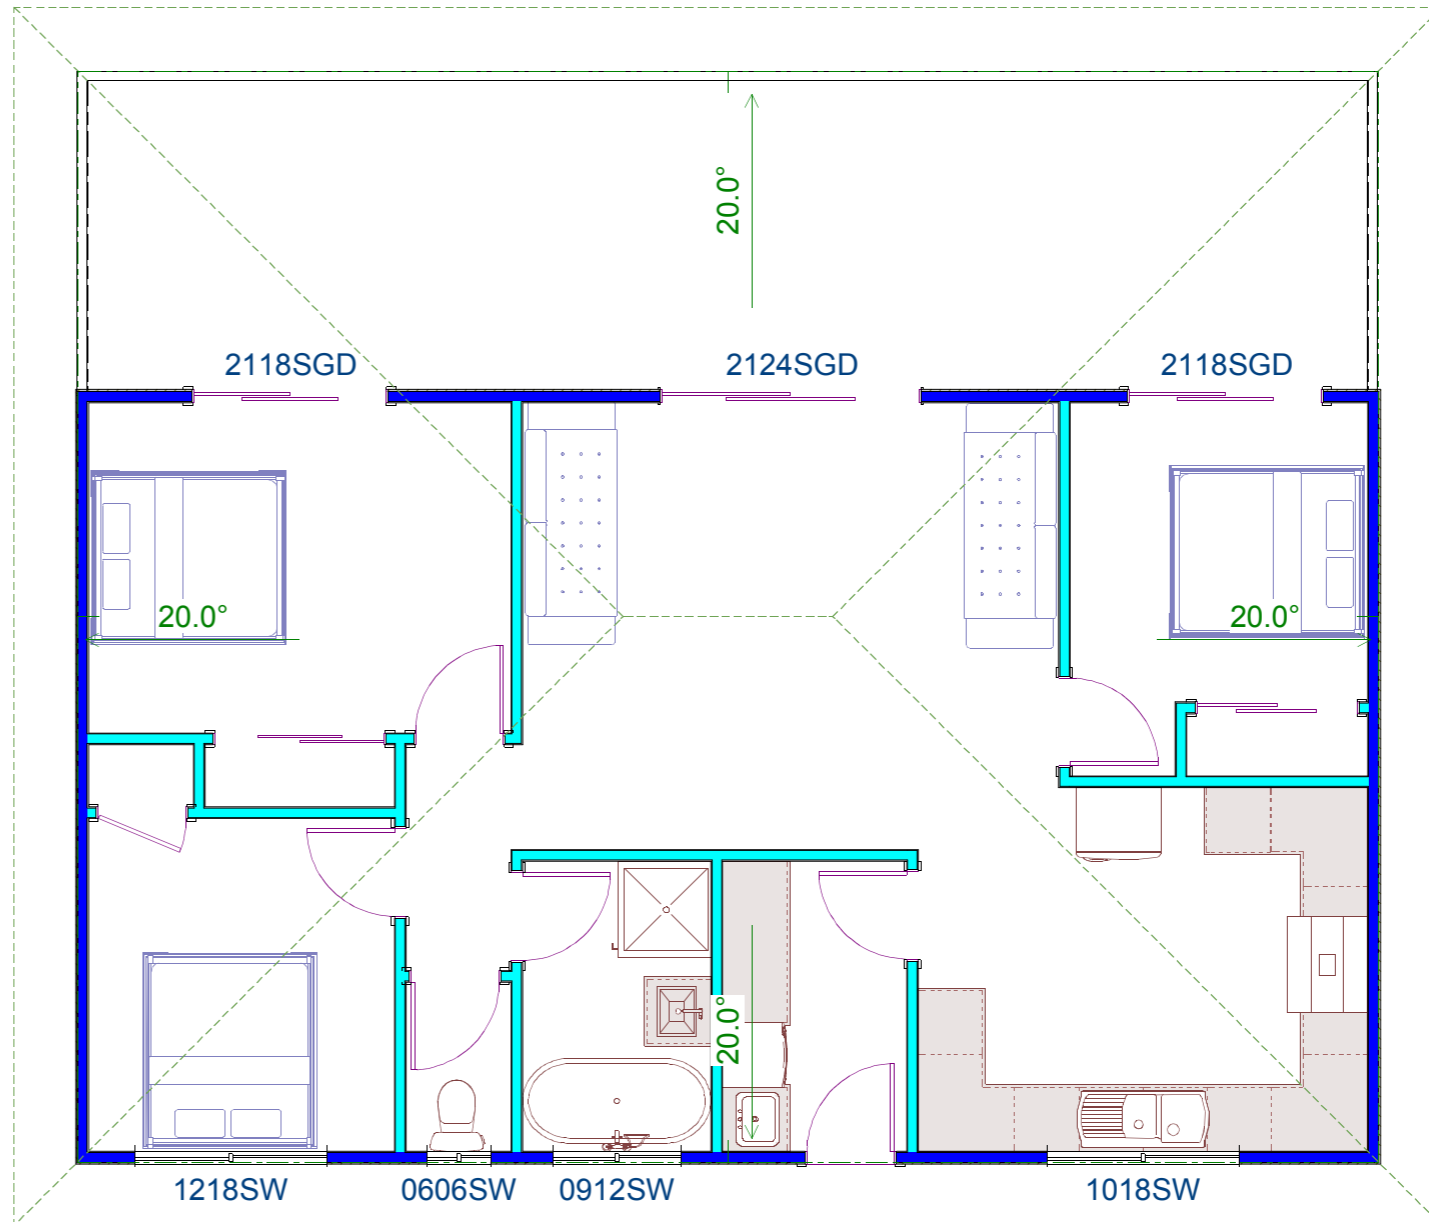

sales@tsfc.com.au  
www.tsfc.com.au  
1300 63 2266

DESIGN: HAZELNUT 120

3 BEDROOM  
1 BATHROOM  
TOTAL AREA: 124.2sqm

TOTAL AREA  
124.2 sq m

NO.	DESCRIPTION	BY	DATE

SHEET TITLE:  
**3 BED, 1 BATH**

HAZELNUT 120