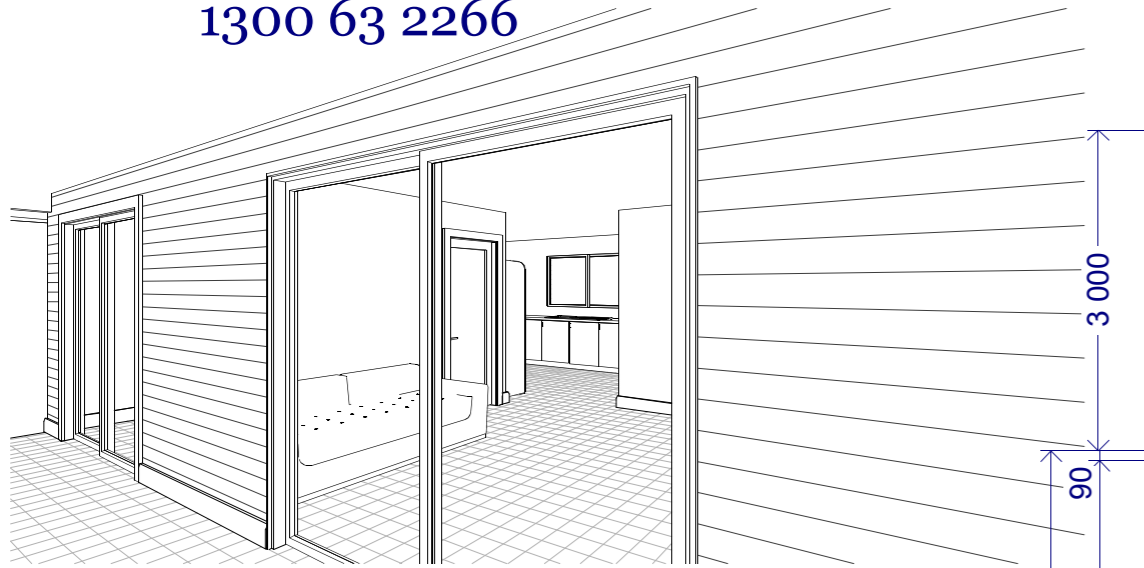

sales@tsfc.com.au  
www.tsfc.com.au  
1300 63 2266

DESIGN: HAZELNUT 120

3 BEDROOM  
1 BATHROOM  
TOTAL AREA: 124.2sqm

TOTAL AREA  
124.2 sq m

NO.	DESCRIPTION	BY	DATE

SHEET TITLE:  
**3 BED, 1 BATH**

HAZELNUT 120