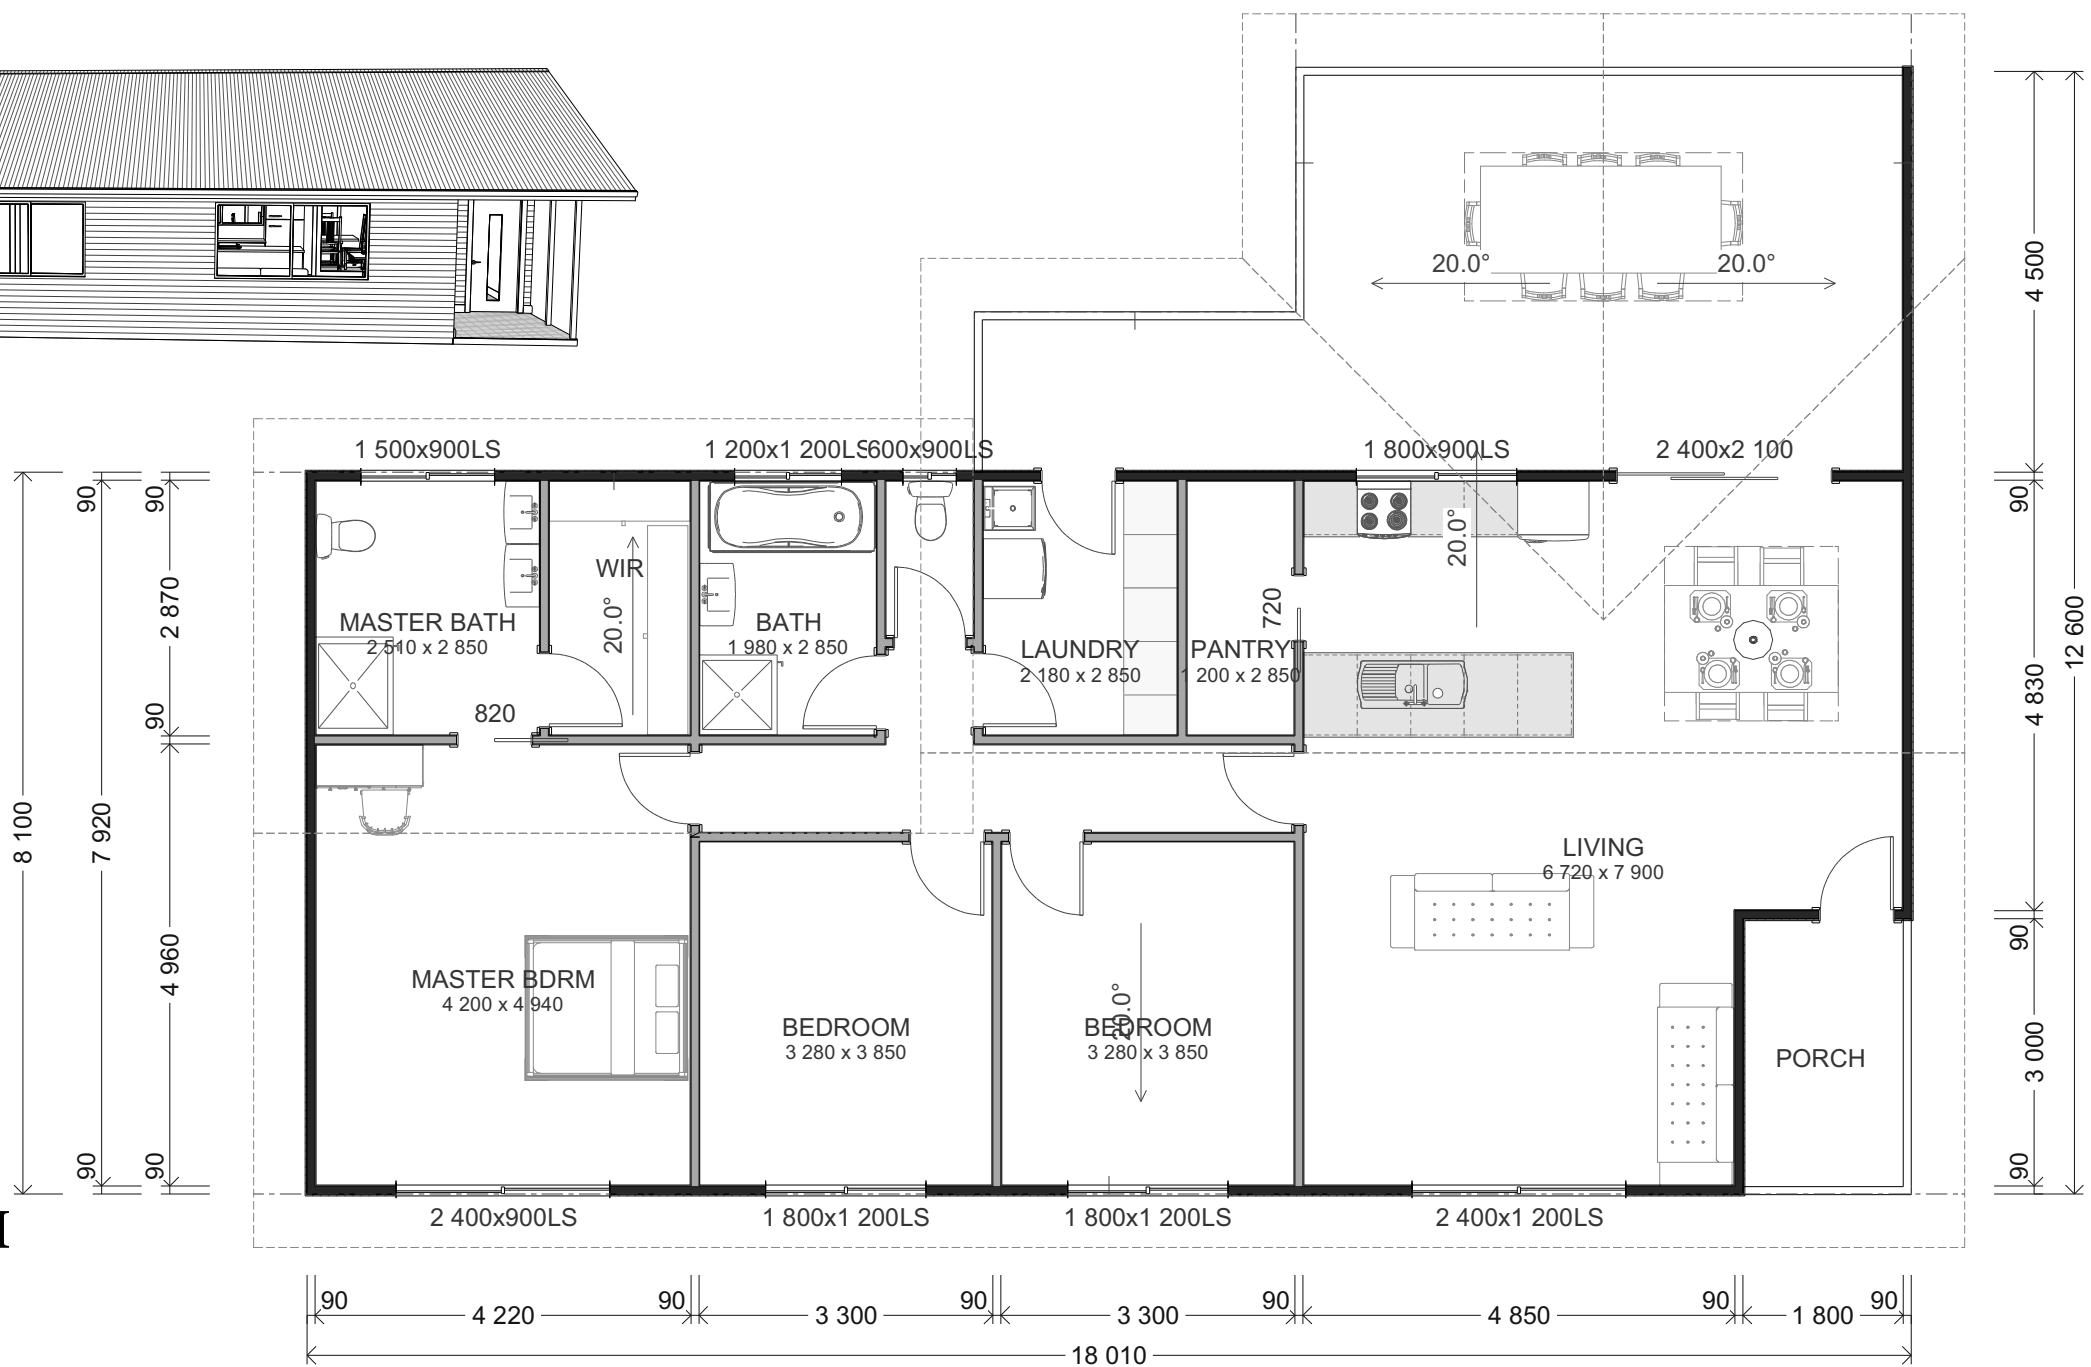

sales@tsfc.com.au
 www.tsfc.com.au
 1300 63 2266

DESIGN: CHESTNUT 180
 TOTAL AREA: 184sqm
 CEILING HEIGHT 2400MM
 20 DEGREE PITCH
 600MM EAVES

NO.	DESCRIPTION	BY	DATE

SHEET TITLE:
 3BR, 2BATH

CHESTNUT 180