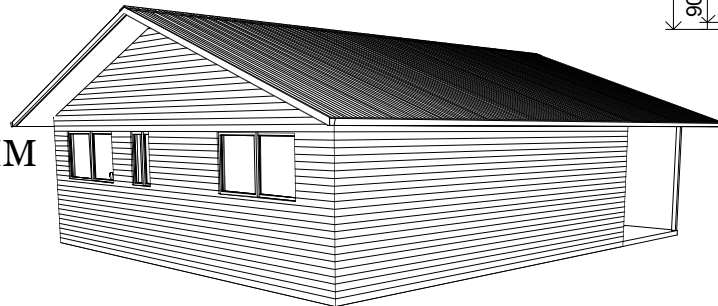

sales@tsfc.com.au
www.tsfc.com.au
1300 63 2266

DESIGN: CASHEW 80
TOTAL AREA: 80.1sqm
CEILING HEIGHT 2400MM
20 DEGREE PITCH
600MM EAVES

TOTAL AREA
80.1 SQ M

NO.	DESCRIPTION	BY	DATE

SHEET TITLE:
2 BR, 1 BATH