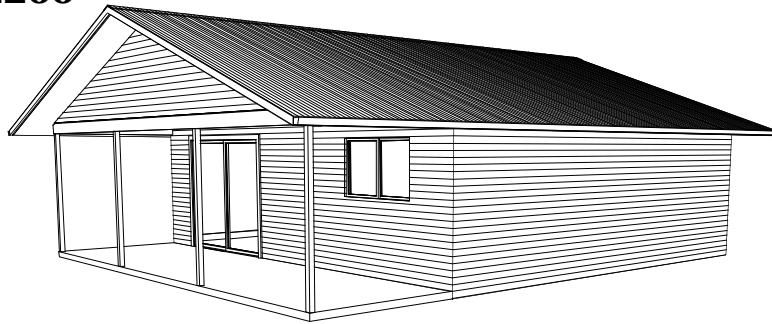

sales@tsfc.com.au
www.tsfc.com.au
1300 63 2266

DESIGN: CASHEW 80
TOTAL AREA: 80.1sqm
CEILING HEIGHT 2400MM
20 DEGREE PITCH
600MM EAVES

TOTAL AREA
80.1 SQ M

NO.	DESCRIPTION	BY	DATE

SHEET TITLE:
2 BR, 1 BATH