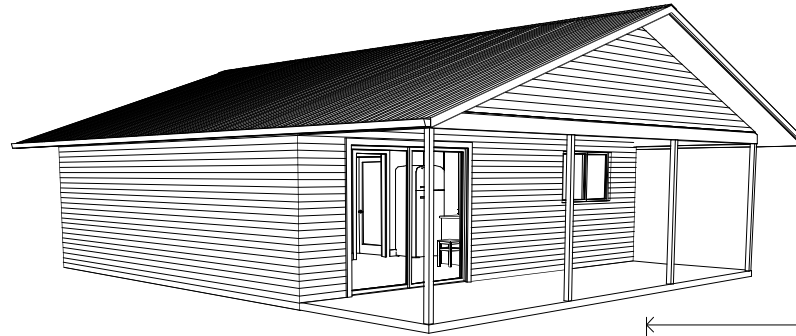

sales@tsfc.com.au
www.tsfc.com.au
1300 63 2266

DESIGN: CASHEW 80
TOTAL AREA: 80.1sqm
CEILING HEIGHT 2400MM
20 DEGREE PITCH
600MM EAVES

TOTAL AREA
80.1 SQ M

NO.	DESCRIPTION	BY	DATE

SHEET TITLE:
2 BR, 1 BATH

CASHEW 80

DRAWINGS PROVIDED BY:
THE STEEL FRAMING COMPANY
sales@tsfc.com.au
1300 63 2266

DATE:
16/06/2016

SCALE:

SHEET: