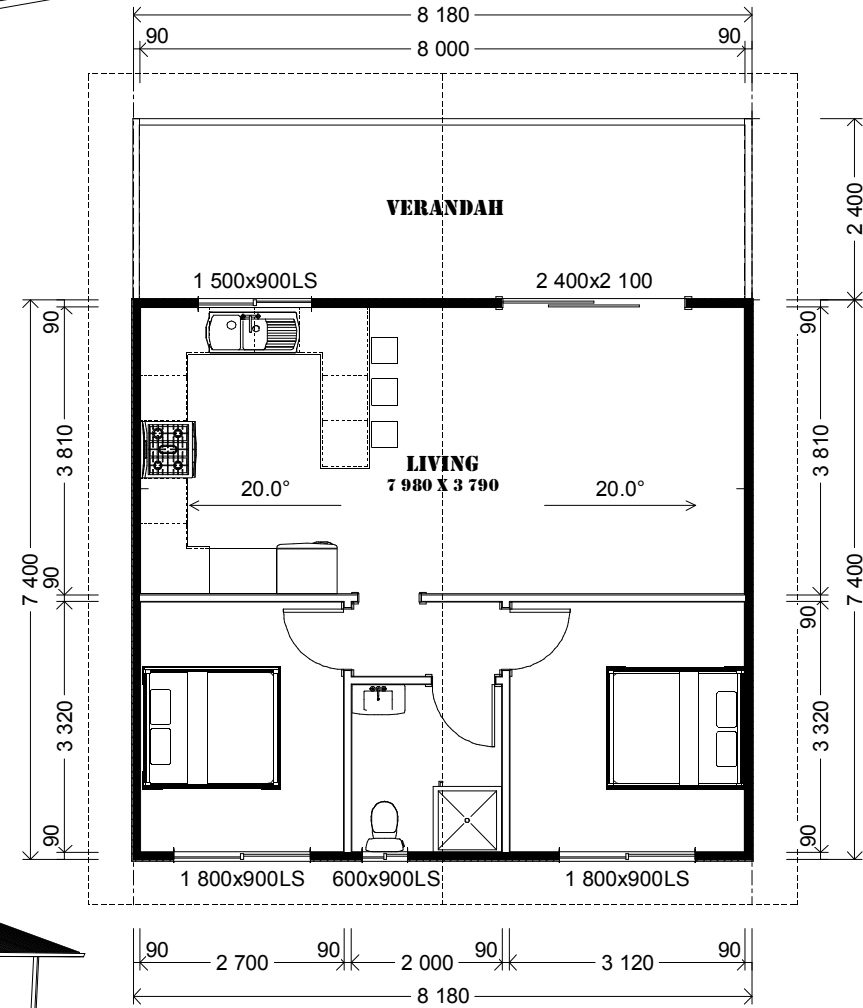

sales@tsfc.com.au
www.tsfc.com.au
1300 63 2266

DESIGN: CASHEW 80
TOTAL AREA: 80.1sqm
CEILING HEIGHT 2400MM
20 DEGREE PITCH
600MM EAVES

TOTAL AREA
80.1 SQ M

NO.	DESCRIPTION	BY	DATE

SHEET TITLE:
2 BR, 1 BATH