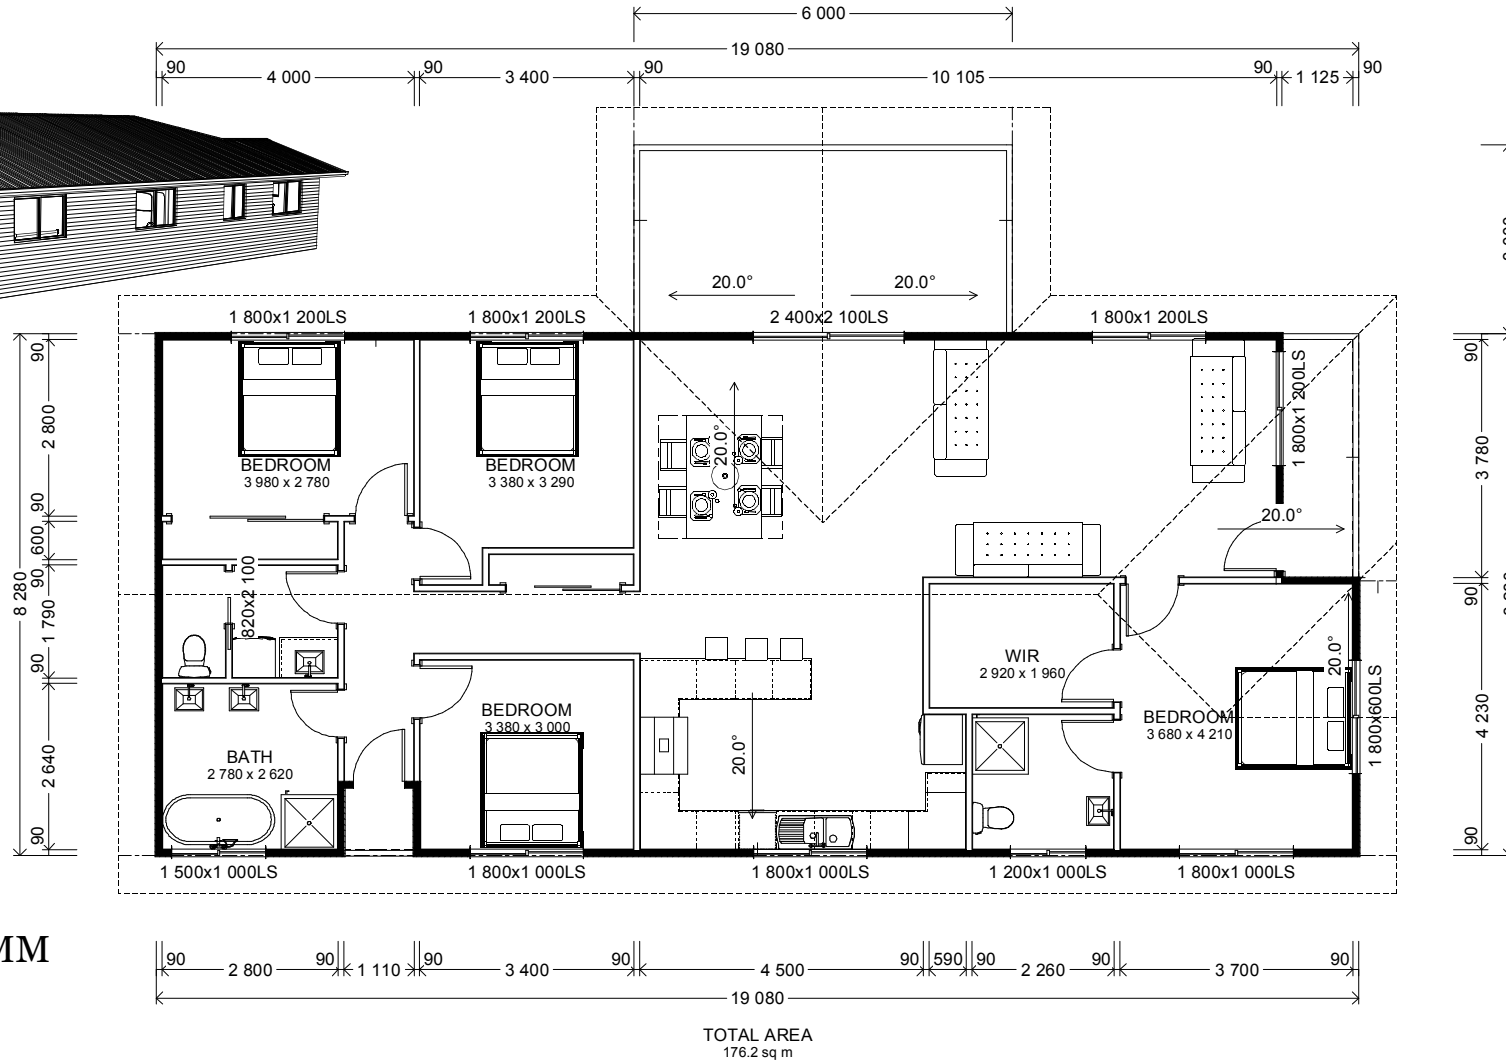

sales@tsfc.com.au
www.tsfc.com.au
1300 63 2266

DESIGN: CASHEW 175
TOTAL AREA: 176.2sqm
CEILING HEIGHT 2400MM
20 DEGREE PITCH
600MM EAVES

NO.	DESCRIPTION	BY	DATE

SHEET TITLE:
4BR, 2BATH

CASHEW 175

DRAWINGS PROVIDED BY:
THE STEEL FRAMING COMPANY
sales@tsfc.com.au
1300 63 2266

DATE:
16/06/2016

SCALE:

SHEET: