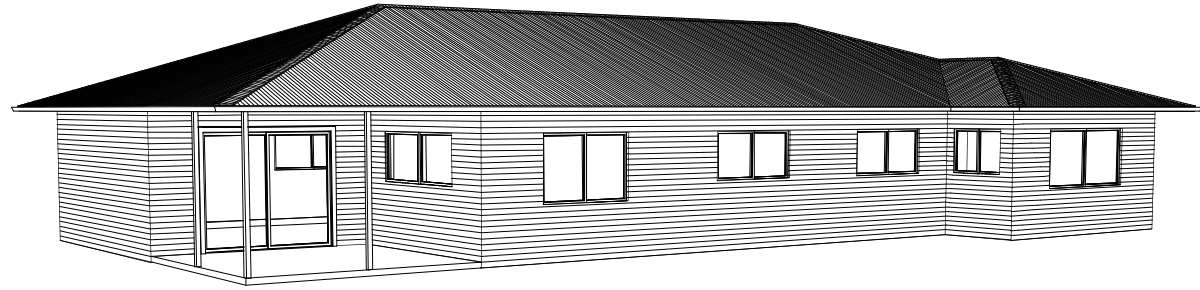

sales@tsfc.com.au
 www.tsfc.com.au
 1300 63 2266

DESIGN: BRAZIL 200

4 BEDROOM
 2 BATHROOM
 TOTAL AREA: 200.2sqm

TOTAL AREA
 200.2 sq m

NO.	DESCRIPTION	BY	DATE

SHEET TITLE:
 4BR, 2BATH

PROJECT DESCRIPTION:
BRAZIL 200