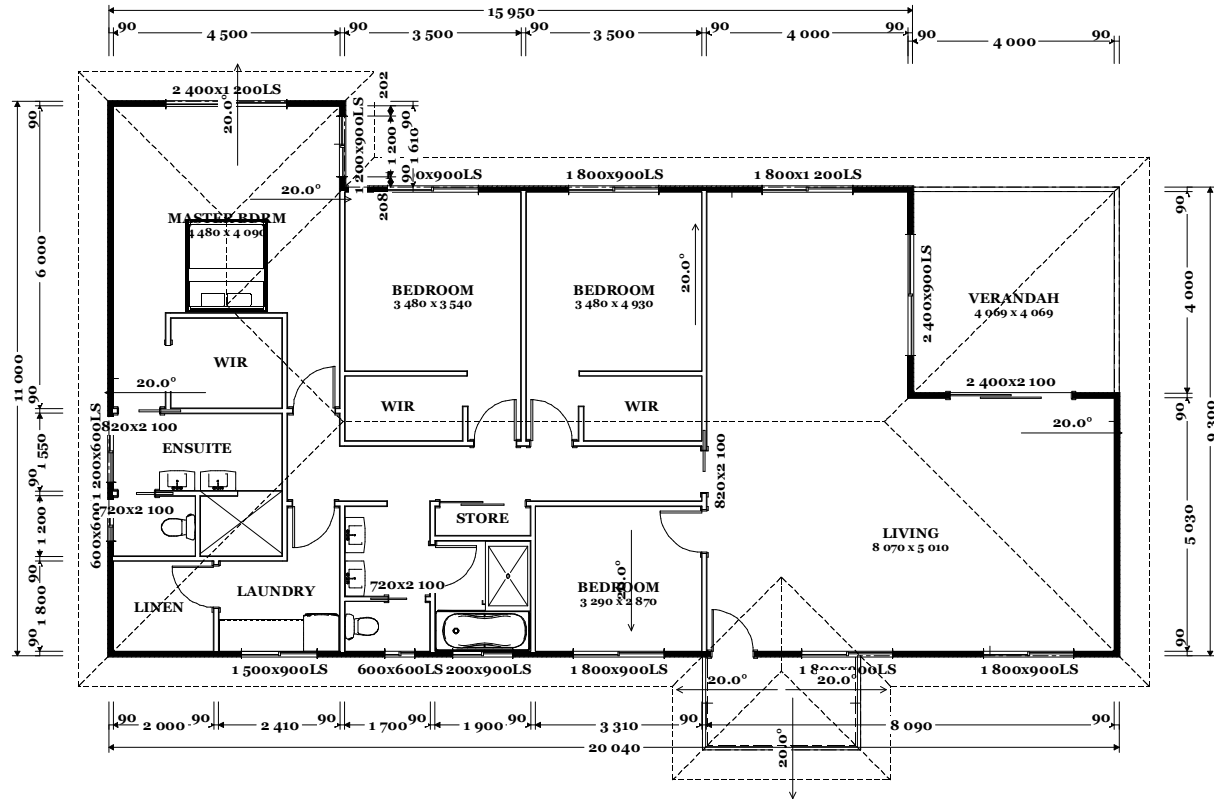

sales@tsfc.com.au
 www.tsfc.com.au
 1300 63 2266

DESIGN: BRAZIL 200

4 BEDROOM
 2 BATHROOM
 TOTAL AREA: 200.2sqm

TOTAL AREA
 200.2 sq m

NO.	DESCRIPTION	BY	DATE

SHEET TITLE:
 4BR, 2BATH

PROJECT DESCRIPTION:
BRAZIL 200