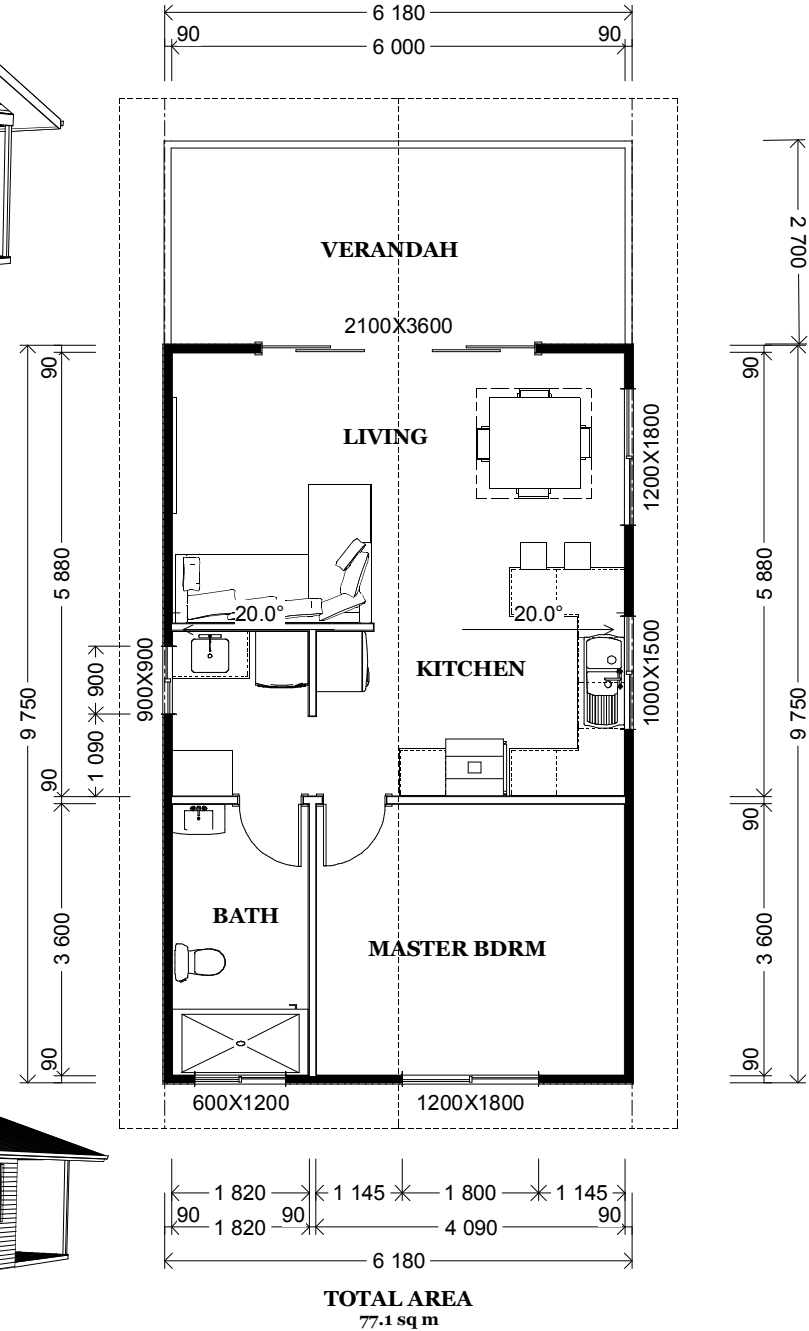

sales@tsfc.com.au  
www.tsfc.com.au  
1300 63 2266

DESIGN: CHESTNUT 75  
TOTAL AREA: 77.1sqm  
LIVING AREA: 60sqm  
CEILING HEIGHT 2400MM  
20 DEGREE PITCH  
600MM EAVES

| NO. | DESCRIPTION | BY | DATE |
|-----|-------------|----|------|
|     |             |    |      |
|     |             |    |      |

SHEET TITLE: 1BR, 1BATH

CHESTNUT 75

DRAWINGS PROVIDED BY:  
THE STEEL FRAMING COMPANY  
sales@tsfc.com.au  
1300 63 2266

DATE:  
16/06/2016

SCALE:

SHEET: