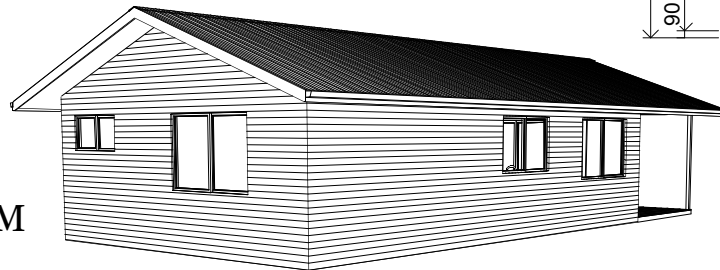

sales@tsfc.com.au  
www.tsfc.com.au  
1300 63 2266

DESIGN: CHESTNUT 75  
TOTAL AREA: 77.1sqm  
LIVING AREA: 60sqm  
CEILING HEIGHT 2400MM  
20 DEGREE PITCH  
600MM EAVES

| NO. | DESCRIPTION | BY | DATE |
|-----|-------------|----|------|
|     |             |    |      |
|     |             |    |      |