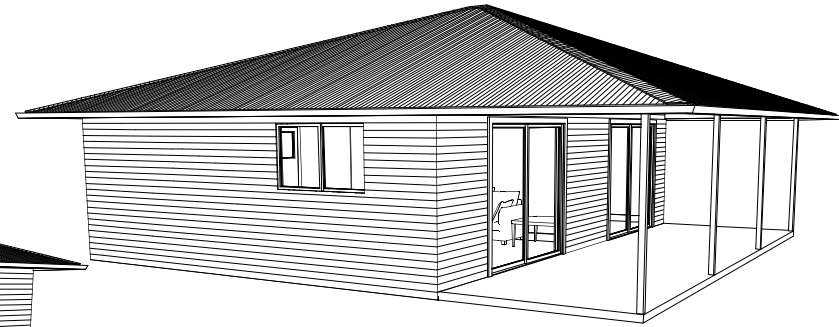

sales@tsfc.com.au
 www.tsfc.com.au
 1300 63 2266

TOTAL AREA
 84.2 sq m

DESIGN: BRAZIL 80
 TOTAL AREA: 84.2sqm
 LIVING AREA: 60sqm
 CEILING HEIGHT 2400MM
 20 DEGREE PITCH HIP ROOF
 600MM EAVES

NO.	DESCRIPTION	BY	DATE

SHEET TITLE:
 1BR, 1 BATH

BRAZIL 80

DRAWINGS PROVIDED BY:
 THE STEEL FRAMING COMPANY
 sales@tsfc.com.au
 1300 63 2266

DATE:
 16/06/2016

SCALE:

SHEET: