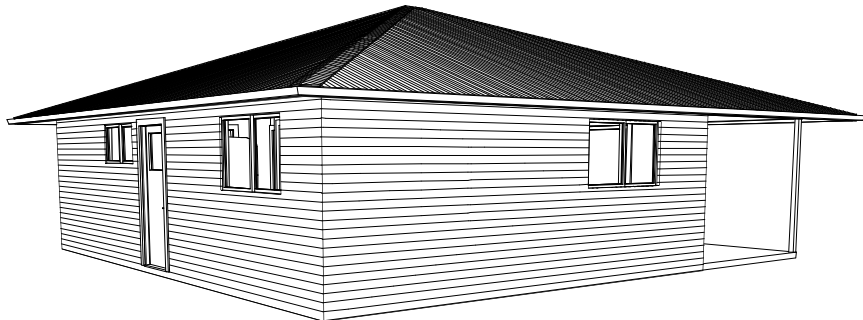

sales@tsfc.com.au
 www.tsfc.com.au
 1300 63 2266

TOTAL AREA
 84.2 sq m

DESIGN: BRAZIL 80
 TOTAL AREA: 84.2sqm
 LIVING AREA: 60sqm
 CEILING HEIGHT 2400MM
 20 DEGREE PITCH HIP ROOF
 600MM EAVES

NO.	DESCRIPTION	BY	DATE

SHEET TITLE:
 1BR, 1 BATH

BRAZIL 80

DRAWINGS PROVIDED BY:
 THE STEEL FRAMING COMPANY
 sales@tsfc.com.au
 1300 63 2266

DATE:
 16/06/2016

SCALE:

SHEET: