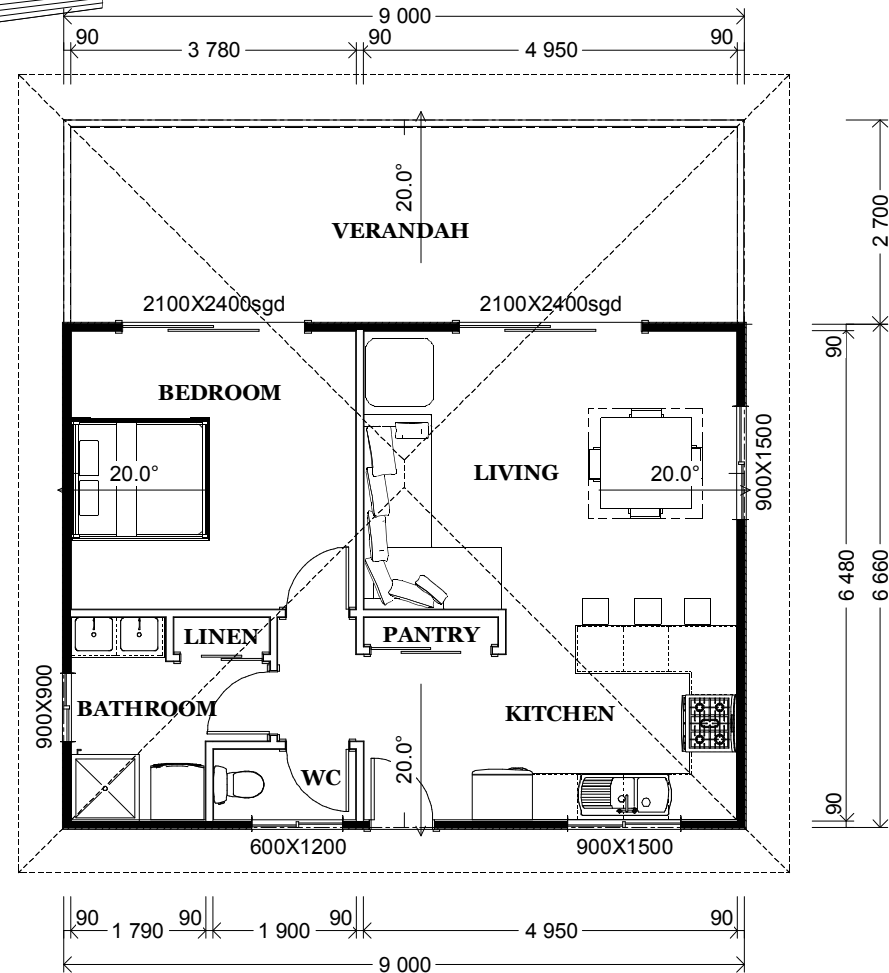

sales@tsfc.com.au
 www.tsfc.com.au
 1300 63 2266

TOTAL AREA
 84.2 sq m

DESIGN: BRAZIL 80
 TOTAL AREA: 84.2sqm
 LIVING AREA: 60sqm
 CEILING HEIGHT 2400MM
 20 DEGREE PITCH HIP ROOF
 600MM EAVES

NO.	DESCRIPTION	BY	DATE