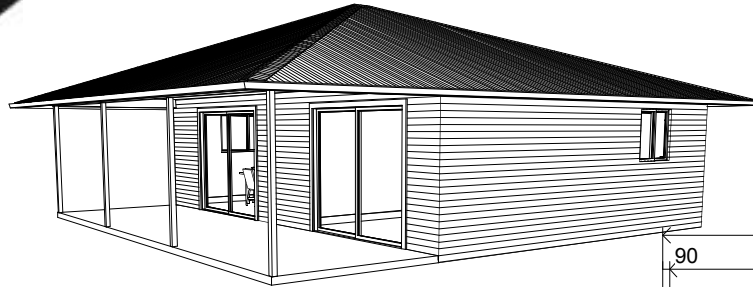

sales@tsfc.com.au
 www.tsfc.com.au
 1300 63 2266

TOTAL AREA
 84.2 sq m

DESIGN: BRAZIL 80
 TOTAL AREA: 84.2sqm
 LIVING AREA: 60sqm
 CEILING HEIGHT 2400MM
 20 DEGREE PITCH HIP ROOF
 600MM EAVES

NO.	DESCRIPTION	BY	DATE

SHEET TITLE:
 1BR, 1 BATH

BRAZIL 80

DRAWINGS PROVIDED BY:
 THE STEEL FRAMING COMPANY
 sales@tsfc.com.au
 1300 63 2266

DATE:
 16/06/2016

SCALE:

SHEET: