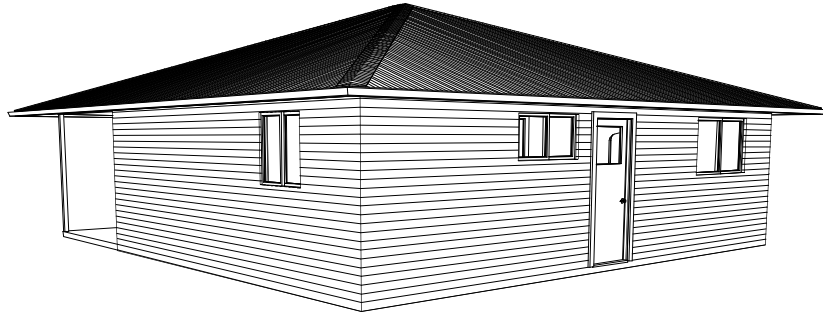

sales@tsfc.com.au
 www.tsfc.com.au
 1300 63 2266

TOTAL AREA
 84.2 sq m

DESIGN: BRAZIL 80
 TOTAL AREA: 84.2sqm
 LIVING AREA: 60sqm
 CEILING HEIGHT 2400MM
 20 DEGREE PITCH HIP ROOF
 600MM EAVES

NO.	DESCRIPTION	BY	DATE

SHEET TITLE:
 1BR, 1 BATH

BRAZIL 80

DRAWINGS PROVIDED BY:
 THE STEEL FRAMING COMPANY
 sales@tsfc.com.au
 1300 63 2266

DATE:
 16/06/2016

SCALE:

SHEET: